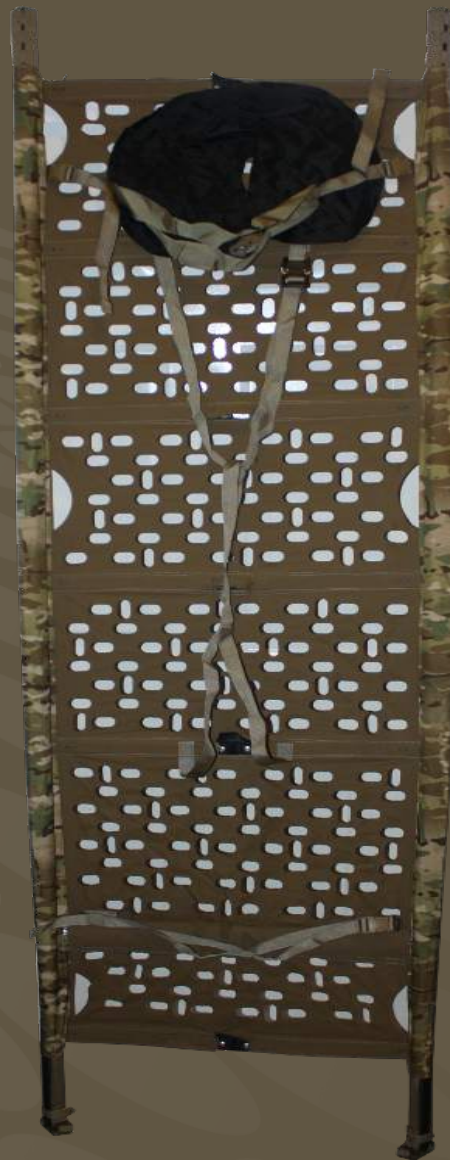

Rigid (R)-LIFT

- Fully Rigid Litter
- Weight – 6.5 lbs
- Load Capacity – 400 lbs
- Backpack carrying case with MOLLE attachment
- Neoprene coated nylon material – high strength, high abrasion resistance, easy to clean
- Built in inflatable air bladder to support head and align spine
- Integrated head straps to stabilize head
- Load rated patient securing straps designed for hoist operations
- Compact size for easy storage and transport
- Integrated replaceable emergency blanket
- Simple and fast assembly with 1 person

“THE FUTURE OF
CASUALTY
EVACUATION IS HERE”

MADE IN THE USA

R-LIFT in carrying case with poles attached

Assembled R-LIFT with patient securing straps and inflated head support air bladder. (Emergency blanket not shown)